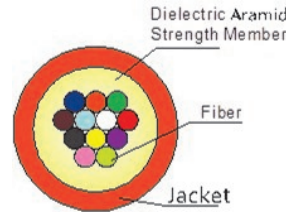

Duplex Flat Cable

2 Cores
SM, OM2, OM3, OM4
OFN, OFNR, OFNP, LSZH

Distribution Indoor Cable

2-24 Cores
Tight Buffer
SM, OM2, OM3, OM4
OFN, OFNR, OFNP, LSZH

Central tube Cable

2-12 Cores
Dry Style
SM, OM2, OM3, OM4
OFN, OFNR, OFNP, LSZH