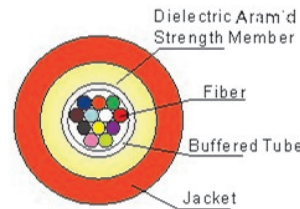

Duplex Flat Cable

2 Cores
SM, OM2, OM3, OM4
OFN, OFNR, OFNP, LSZH

Distribution Indoor Cable

2-24 Cores
Tight Buffer
SM, OM2, OM3, OM4
OFN, OFNR, OFNP, LSZH

Central tube Cable

2-12 Cores
Dry Style
SM, OM2, OM3, OM4
OFN, OFNR, OFNP, LSZH

Fiber Patch cable

Simplex, Duplex, Pigtail
SM, OM2, OM3, OM4
OFN, OFNR, OFNP, LSZH

Tight-Buffered Fiber

1 Cores
SM, OM2, OM3, OM4
OFN, OFNR, OFNP, LSZH

WWW.ABACABLE.COM

888-534-7776, sales@abacable.com