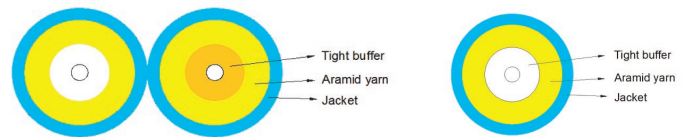

Duplex Flat Cable

2 Cores
SM, OM2, OM3, OM4
OFN, OFNR, OFNP, LSZH

Distribution Indoor Cable

2-24 Cores
Tight Buffer
SM, OM2, OM3, OM4
OFN, OFNR, OFNP, LSZH

Central tube Cable

2-12 Cores
Dry Style
SM, OM2, OM3, OM4
OFN, OFNR, OFNP, LSZH

Fiber Patch cable

Simplex, Duplex, Pigtail
SM, OM2, OM3, OM4
OFN, OFNR, OFNP, LSZH

Tight-Buffered Fiber

1 Cores
SM, OM2, OM3, OM4
OFN, OFNR, OFNP, LSZH

WWW.ABACABLE.COM

888-534-7776, sales@abacable.com